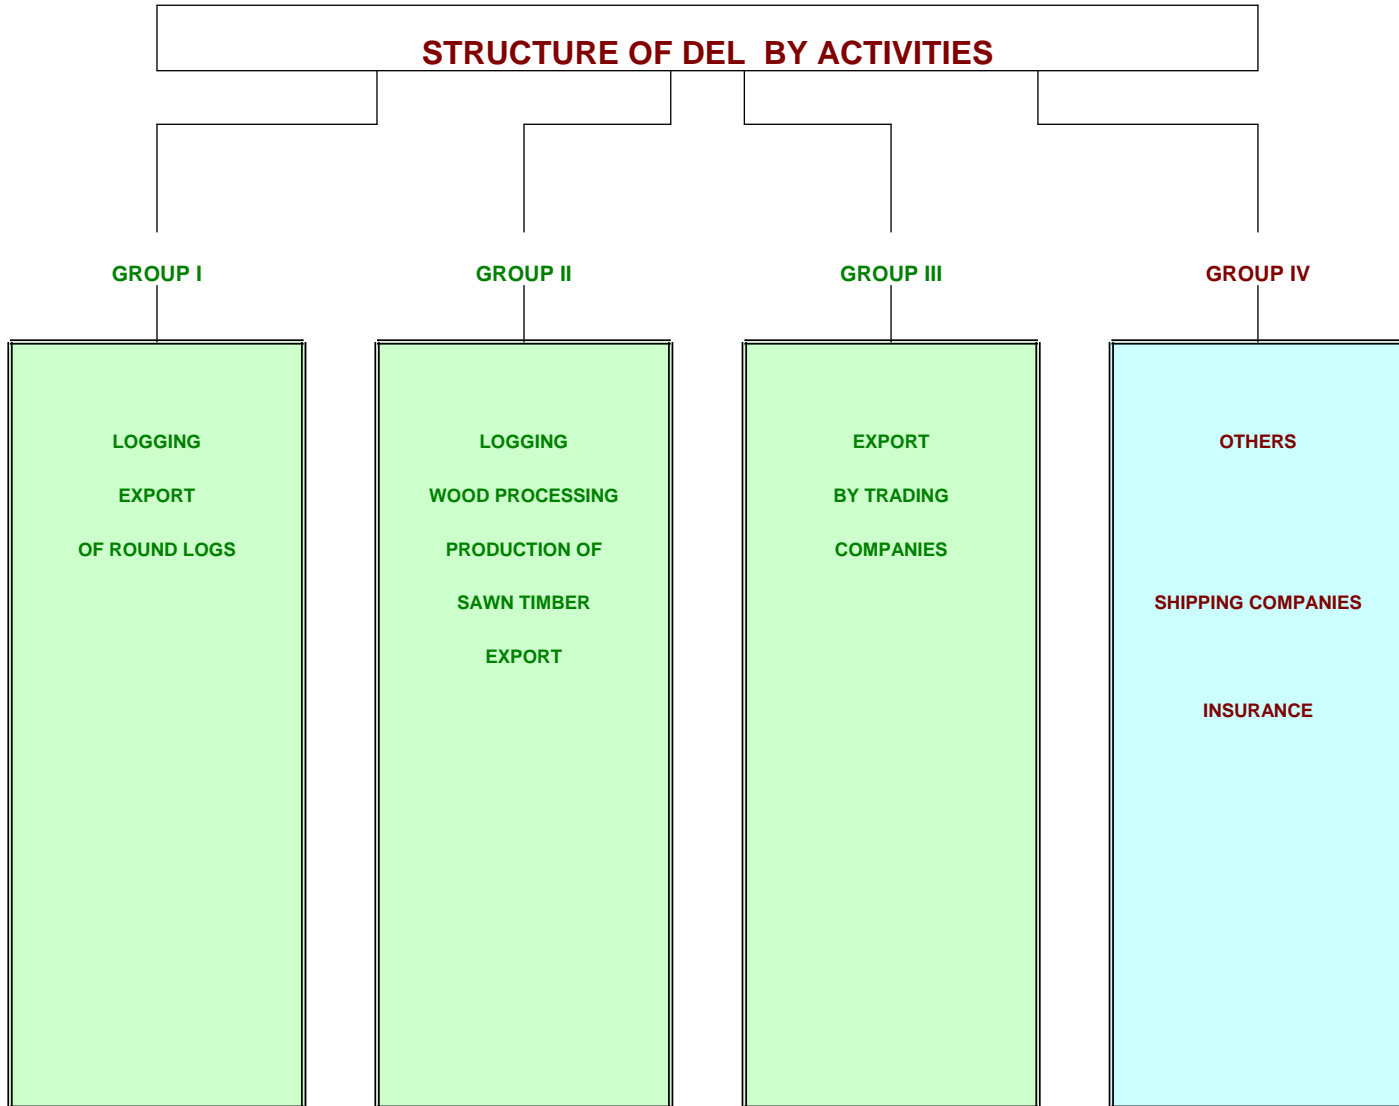

**THE DALEXPORTELLES ASSOCIATION OF TIMBER EXPORTERS (DEL)
OF THE RUSSIA FAR EAST**

**Alexander N. SIDORENKO
Chairman**

"DALEXPORLES" (DEL) ASSOCIATION

"DALEXPORLES" (DEL) ASSOCIATION

21 COMPANIES

	2004	2005	2006	2007	2008	2009 10 months
Export of Timber from Russia Far East by DEL Members, thousand m3	5409	5401	6058	7130	5734	3845
Export of Timber from Russia Far East by others, thousand m3	7016	6988	8025	7782	6945	4875
Total export of Timber from Russia Far East, thousand m3	12425	12389	14083	14912	12679	8720

Export of timber from Russia Far East (thousand cbm.)

	2004	2005	2006	2007	2008	2009 10 months
Export of Timber from Russia Far East by DEL Members, thousand m3	5409	5401	6058	7130	5734	3845
Export of Timber from Russia Far East by others, thousand m3	7016	6988	8025	7782	6945	4875
Total export of Timber from Russia Far East, thousand m3	12425	12389	14083	14912	12679	8720
Total Number of DEL Exporters	21	20	19	22	19	16
DEL Certificate + FSC FM/CoC, Certificate	1	1	1	1	4	2
DEL Certificate + FSC FM/CoC under processing						1
DEL Certificate	-	-	7	10	9	8
TOTAL DEL Certificate + FSC FM/CoC, Certificate	1	1	8	11	13	11
DEL member no Certificated	20	19	11	11	6	5