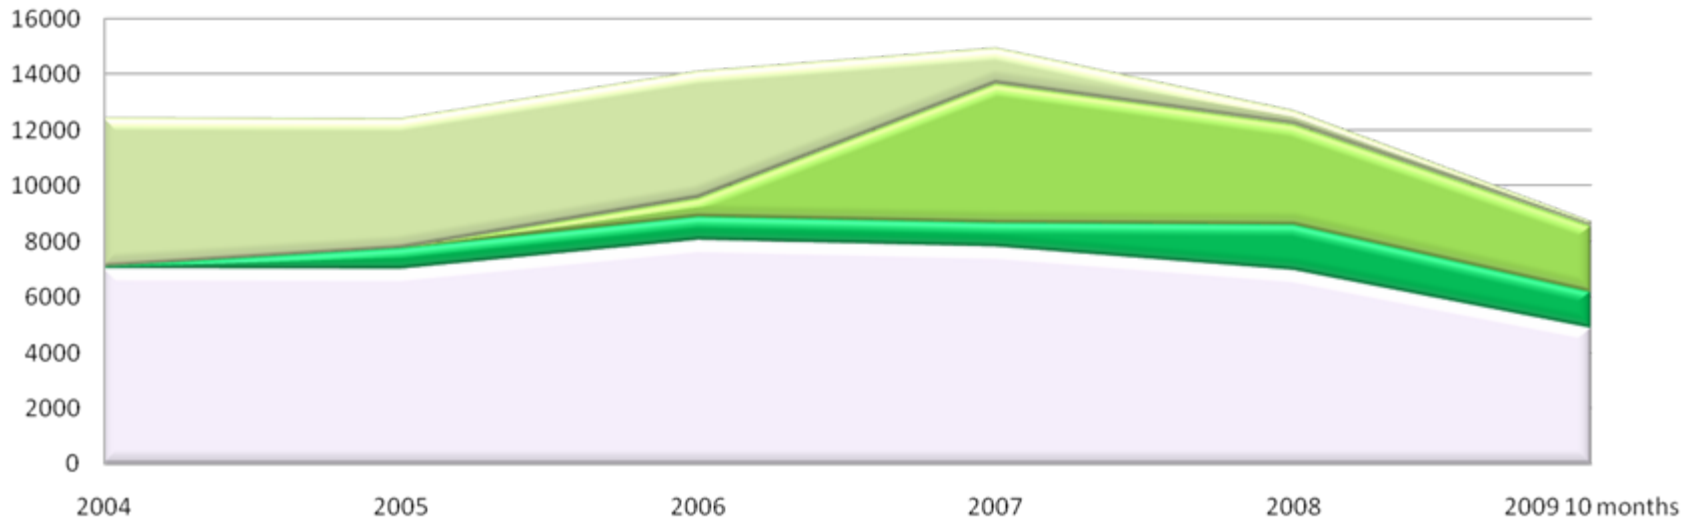

2004	2005	2006	2007	2008	2009 10 months
Export of Timber by DEL Members, thousand m3	5409	5401	6058	7130	5734	3845
Export of Timber by others, thousand m3	7016	6988	8025	7782	6945	4875
Total export of Timber from Russia Far East, thousand m3	12425	12389	14083	14912	12679	8720
Total Number of DEL Exporters	21	20	19	22	19	16
DEL Certificate + FSC FM/CoC, Certificate	1	1	1	1	4	2
DEL Certificate + FSC FM/CoC under processing						1
DEL Certificate	-	-	7	10	9	8
DEL member no Certificated	20	19	11	11	6	5
Supported by DEL Certificate + FSC FM/CoC, Certificate (thousand m3).	82	774	871	891	1665	1326
Supported by DEL Certificate (thousand m3).	0	0	665	4975	3587	2363
Total certified volume (thousand m3).	82	774	1536	5866	5252	3689
Exported by DEL Members, thousand m3. No Certificated.	5327	4627	4522	1264	483	156

Export of timber supported by Certificate (thousand cbm).

- Exported by others, thousand m3
- Supported by DEL Certificate + FSC FM/CoC, Certificate (thousand m3).
- Supported by DEL Certificate (thousand m3).
- Exported by DEL Members, thousand m3. No Certificated.