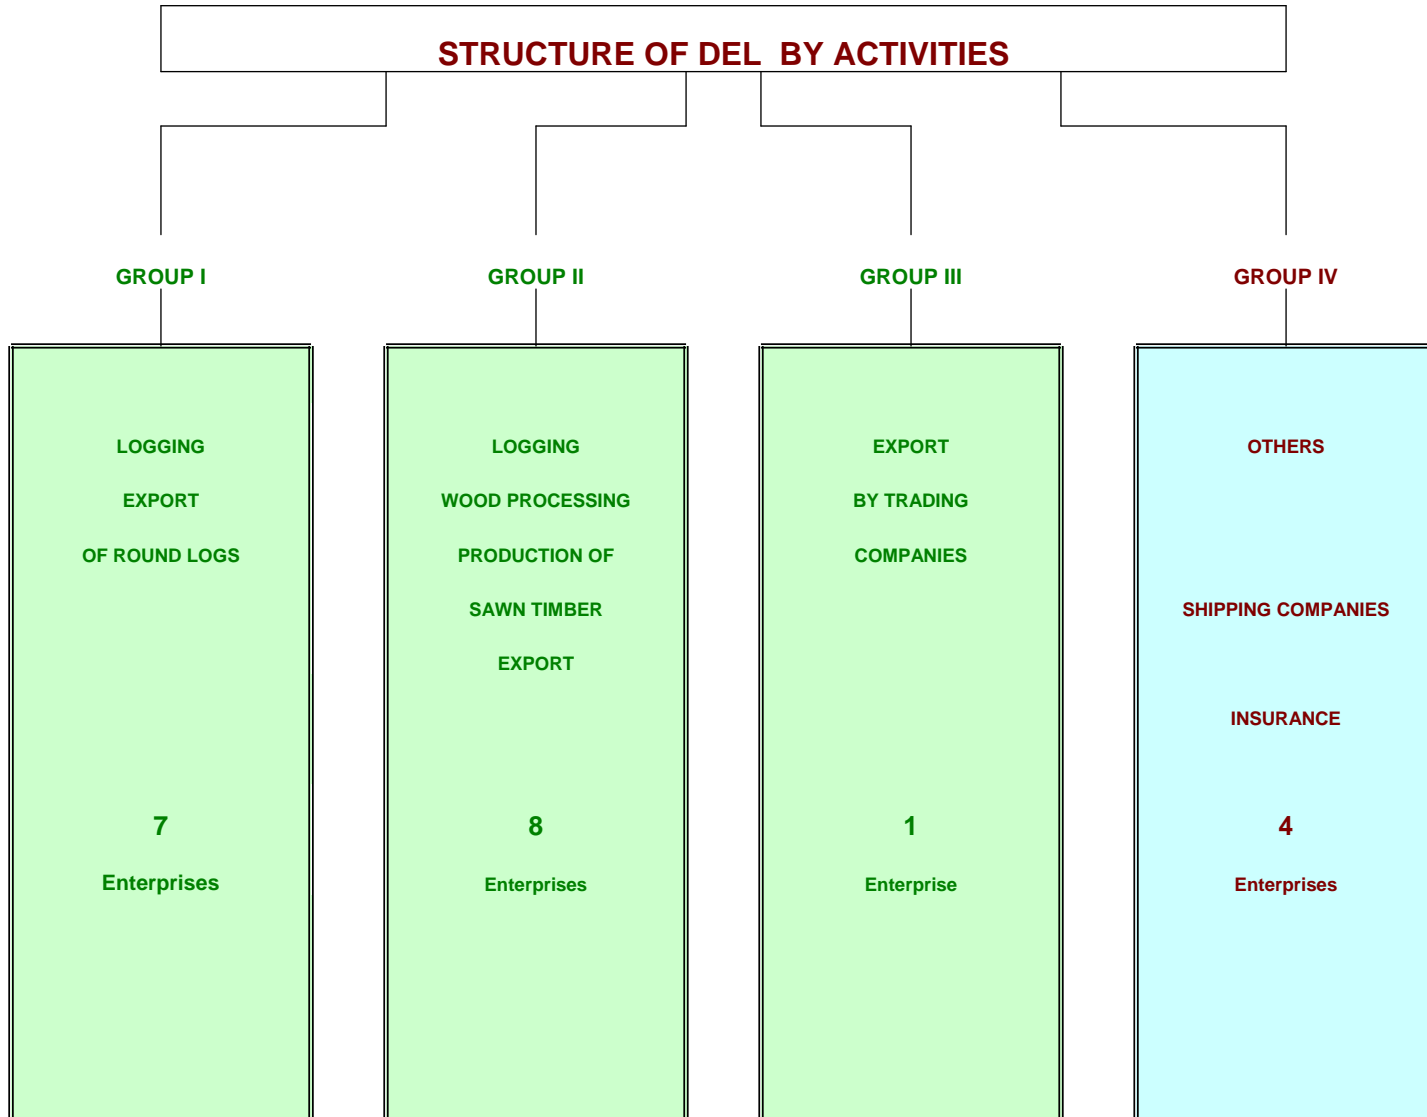

**THE DALEXPORTELLES ASSOCIATION OF TIMBER EXPORTERS (DEL)
OF THE RUSSIA FAR EAST**

**Alexander N. SIDORENKO
Chairman**

"DALEXPORLES" (DEL) ASSOCIATION

"DALEXPORLES" (DEL) ASSOCIATION

21 COMPANIES

	2004	2005	2006	2007	2008	2009 10 months
Export of Timber from Russia Far East by DEL Members, thousand m3	5409	5401	6058	7130	5734	3845
Export of Timber from Russia Far East by others, thousand m3	7016	6988	8025	7782	6945	4875
Total export of Timber from Russia Far East, thousand m3	12425	12389	14083	14912	12679	8720

Export of timber from Russia Far East (thousand cbm.)

	2004	2005	2006	2007	2008	2009 10 months
Export of Timber from Russia Far East by DEL Members, thousand m3	5409	5401	6058	7130	5734	3845
Export of Timber from Russia Far East by others, thousand m3	7016	6988	8025	7782	6945	4875
Total export of Timber from Russia Far East, thousand m3	12425	12389	14083	14912	12679	8720
Total Number of DEL Exporters	21	20	19	22	19	16
DEL Certificate + FSC FM/CoC, Certificate	1	1	1	1	4	2
DEL Certificate + FSC FM/CoC under processing						1
DEL Certificate	-	-	7	10	9	8
TOTAL DEL Certificate + FSC FM/CoC, Certificate	1	1	8	11	13	11
DEL member no Certificated	20	19	11	11	6	5