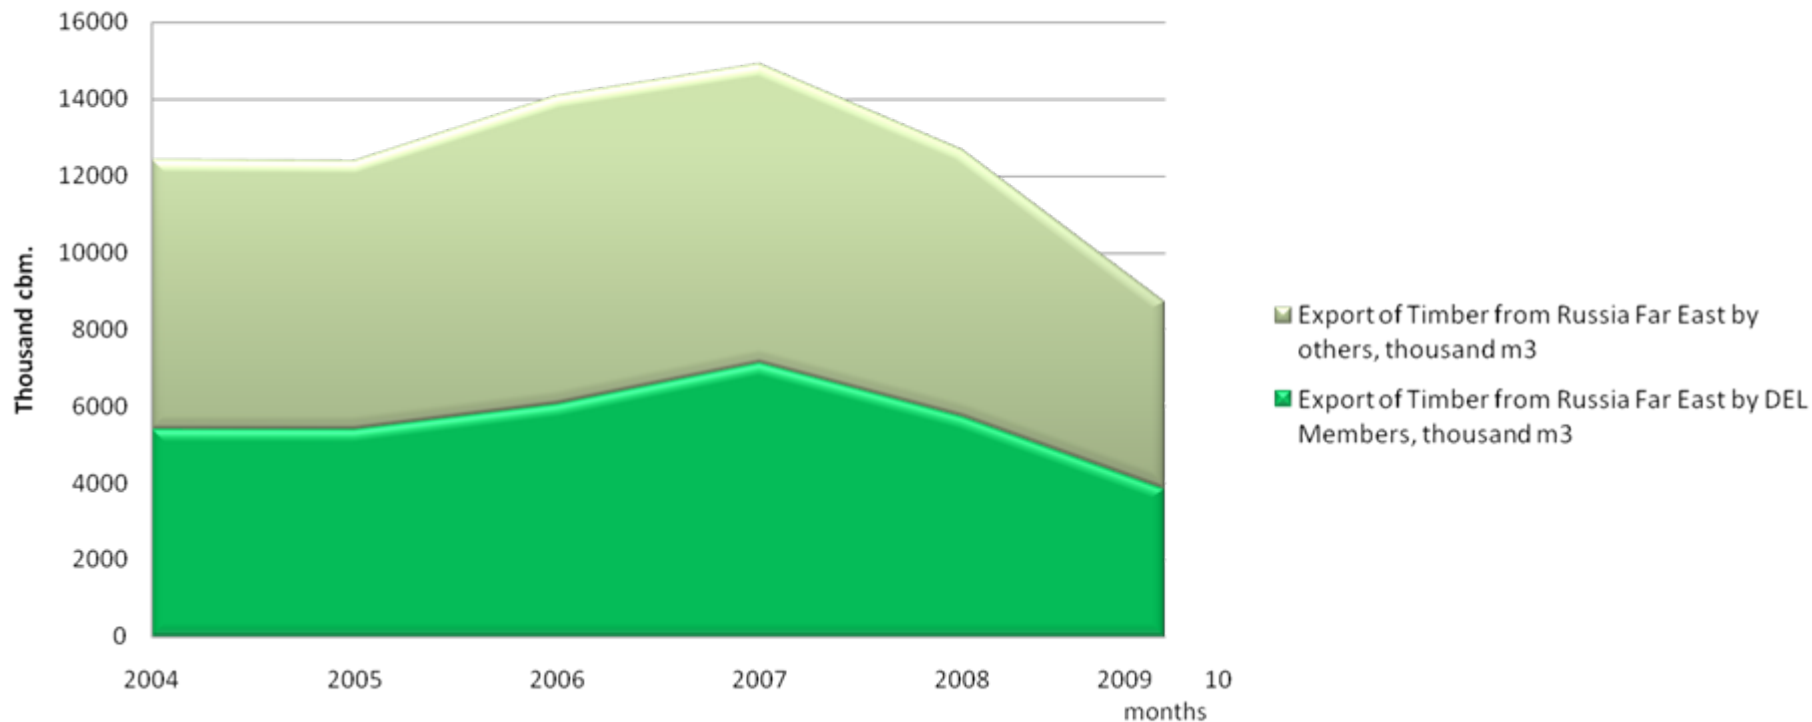

**THE DALEXPORTELLES ASSOCIATION OF TIMBER EXPORTERS (DEL)
OF THE RUSSIA FAR EAST**

**Alexander N. SIDORENKO
Chairman**

"DALEXPORLES" (DEL) ASSOCIATION

"DALEXPORLES" (DEL) ASSOCIATION

21 COMPANIES

	2004	2005	2006	2007	2008	2009 10 months
Export of Timber from Russia Far East by DEL Members, thousand m3	5409	5401	6058	7130	5734	3845
Export of Timber from Russia Far East by others, thousand m3	7016	6988	8025	7782	6945	4875
Total export of Timber from Russia Far East, thousand m3	12425	12389	14083	14912	12679	8720

Export of timber from Russia Far East (thousand cbm.)

	2004	2005	2006	2007	2008	2009 10 months
Export of Timber from Russia Far East by DEL Members, thousand m3	5409	5401	6058	7130	5734	3845
Export of Timber from Russia Far East by others, thousand m3	7016	6988	8025	7782	6945	4875
Total export of Timber from Russia Far East, thousand m3	12425	12389	14083	14912	12679	8720
Total Number of DEL Exporters	21	20	19	22	19	16
DEL Certificate + FSC FM/CoC, Certificate	1	1	1	1	4	2
DEL Certificate + FSC FM/CoC under processing						1
DEL Certificate	-	-	7	10	9	8
TOTAL DEL Certificate + FSC FM/CoC, Certificate	1	1	8	11	13	11
DEL member no Certificated	20	19	11	11	6	5